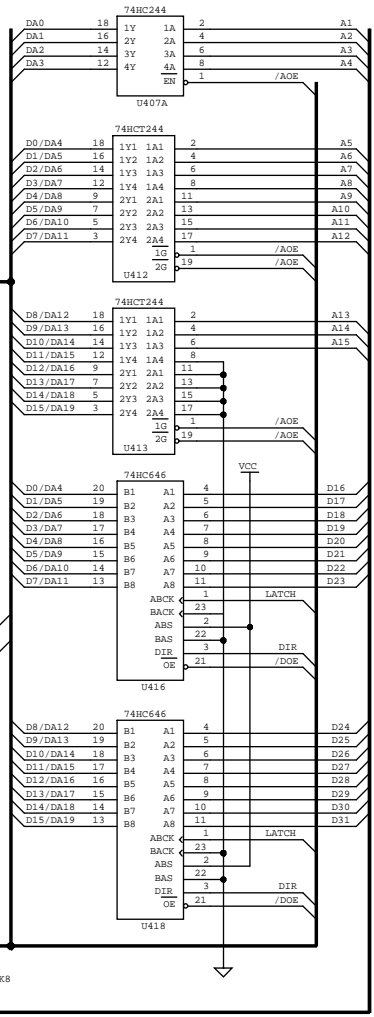

* WHERE DOES CARTRIDGE CONNECT TO?

ATARI CORPORATION			
1196 Borregas Ave Sunnyvale CA 94086			
TITLE: PANTHER			
SIZE: D	CODE:	NUMBER:	REV: A
ENGINEER: TRACY HALL			
DATE: APR 23, 1991	SHEET: 1 OF 5		

- C102 0.1uF BYPASS
- C103 0.2uF BYPASS
- C104 0.1uF BYPASS
- C105 0.1uF BYPASS
- C106 0.1uF BYPASS
- C107 0.1uF BYPASS
- C108 0.1uF BYPASS
- C109 0.1uF BYPASS
- C110 0.1uF BYPASS
- C111 0.1uF BYPASS
- C112 0.1uF BYPASS