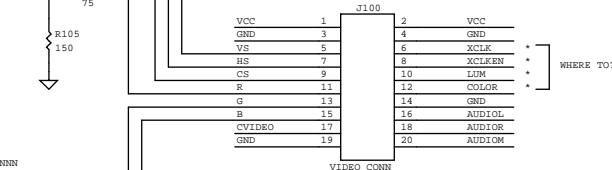

* WHERE DOES CARTRIDGE CONNECT TO?

ATARI CORPORATION			
1196 Borregas Ave Sunnyvale CA 94086			
TITLE: PANTHER			
SIZE: D	CODE:	NUMBER:	REV: A
ENGINEER: TRACY HALL			
DATE: APR 23, 1991	SHEET: 1 OF 5		

- C102 0.1uF BYPASS
- C103 0.2uF BYPASS
- C104 0.1uF BYPASS
- C105 0.1uF BYPASS
- C106 0.1uF BYPASS
- C107 0.1uF BYPASS
- C108 0.1uF BYPASS
- C109 0.1uF BYPASS
- C110 0.1uF BYPASS
- C111 0.1uF BYPASS
- C112 0.1uF BYPASS