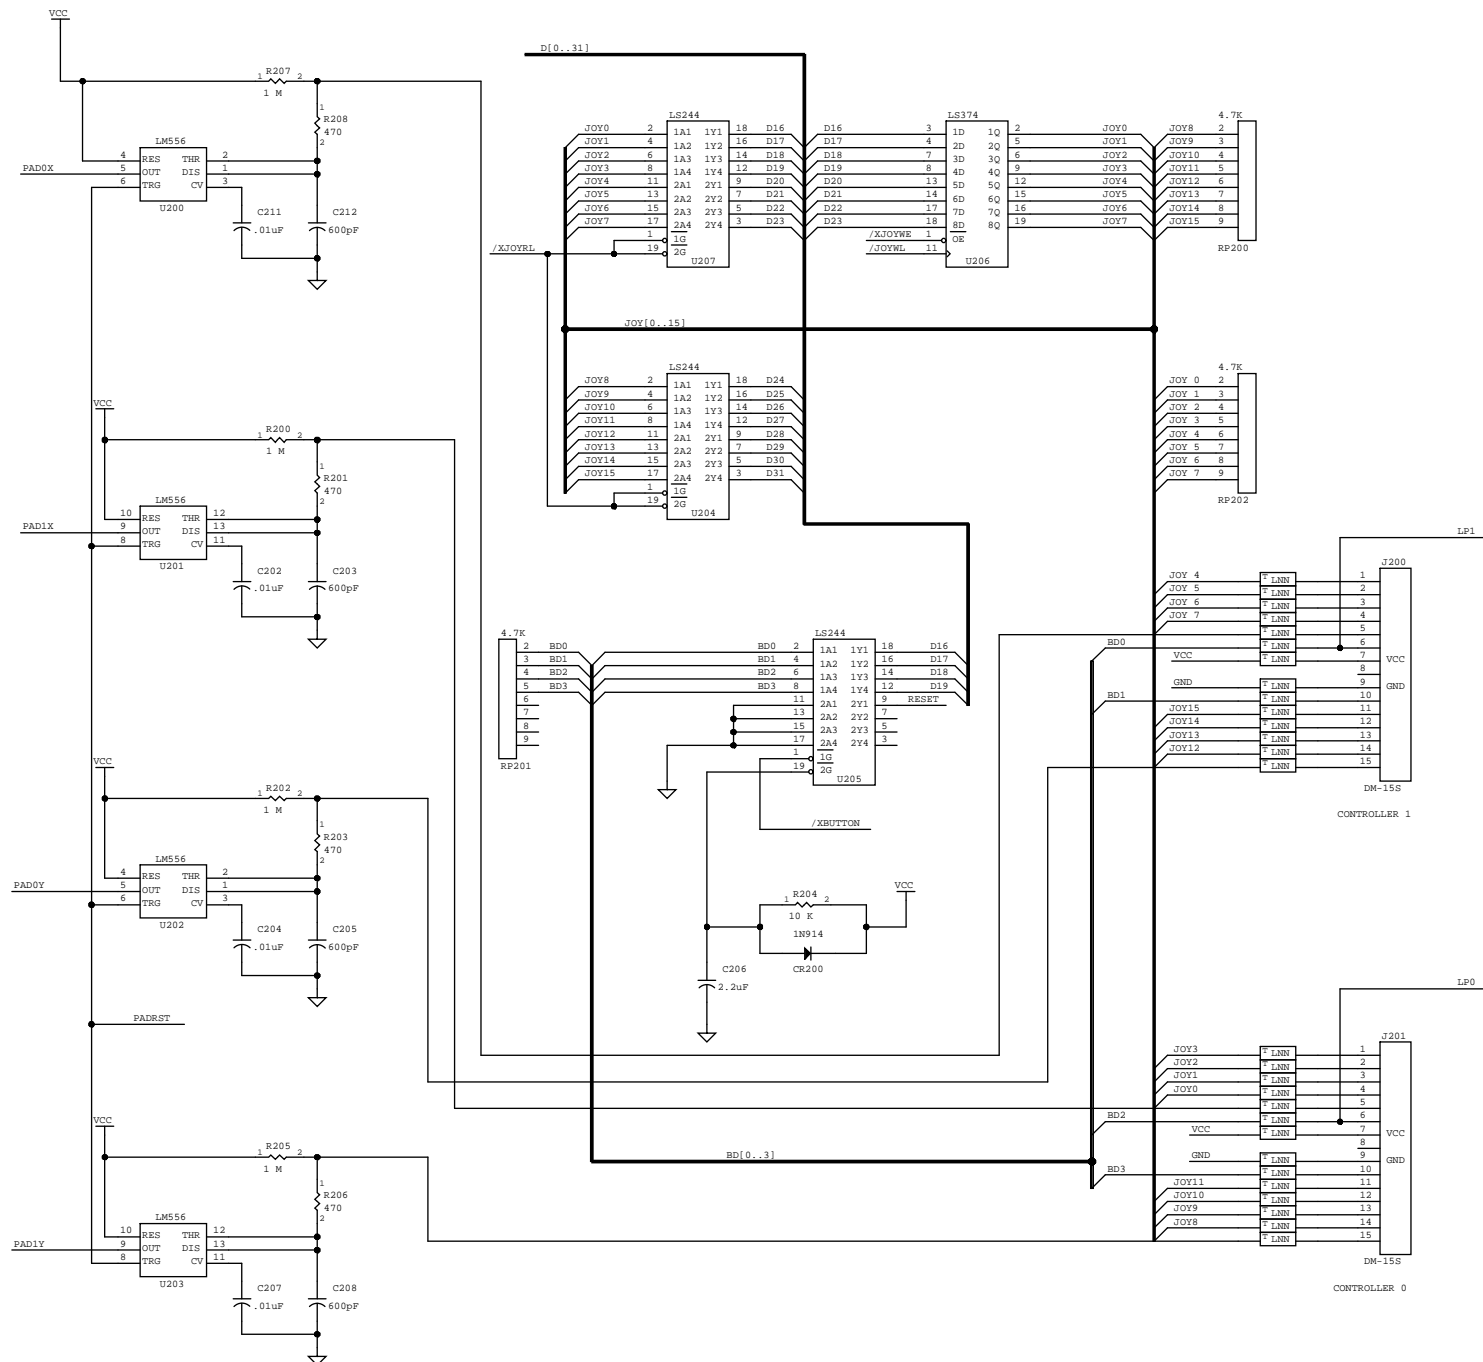

* WHERE DOES CARTRIDGE CONNECT TO?

ATARI CORPORATION			
1196 Borregas Ave Sunnyvale CA 94086			
TITLE: PANTHER			
SIZE: D	CODE:	NUMBER:	REV: A
ENGINEER: TRACY HALL			
DATE: APR 23, 1991	SHEET: 1 OF 5		

- C102 0.1uF BYPASS
- C103 0.2uF BYPASS
- C104 0.1uF BYPASS
- C105 0.1uF BYPASS
- C106 0.1uF BYPASS
- C107 0.1uF BYPASS
- C108 0.1uF BYPASS
- C109 0.1uF BYPASS
- C110 0.1uF BYPASS
- C111 0.1uF BYPASS
- C112 0.1uF BYPASS