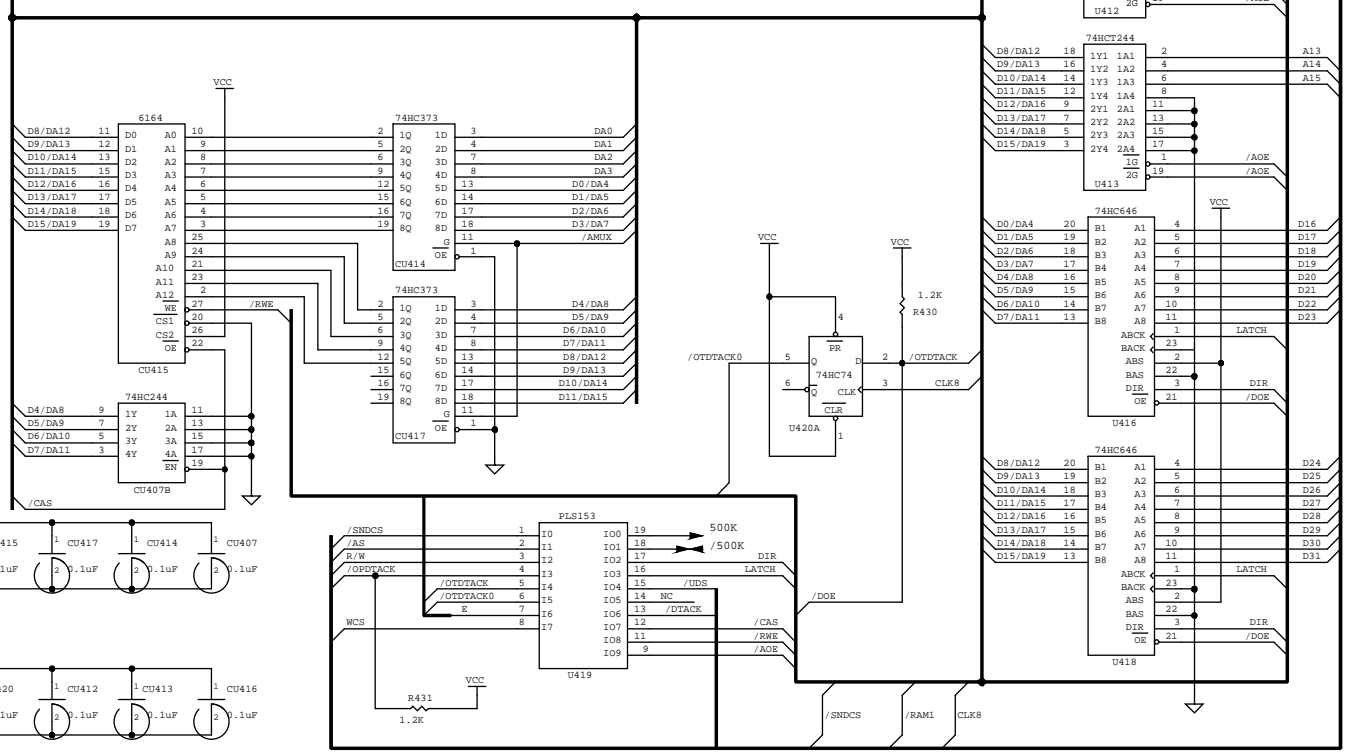

* WHERE DOES CARTRIDGE CONNECT TO?

ATARI CORPORATION			
1196 Borregas Ave Sunnyvale CA 94086			
TITLE: PANTHER			
SIZE: D	CODE:	NUMBER:	REV: A
ENGINEER: TRACY HALL			
DATE: APR 23, 1991	SHEET: 1 OF 5		

- C102 0.1uF BYPASS
- C103 0.2uF BYPASS
- C104 0.1uF BYPASS
- C105 0.1uF BYPASS
- C106 0.1uF BYPASS
- C107 0.1uF BYPASS
- C108 0.1uF BYPASS
- C109 0.1uF BYPASS
- C110 0.1uF BYPASS
- C111 0.1uF BYPASS
- C112 0.1uF BYPASS