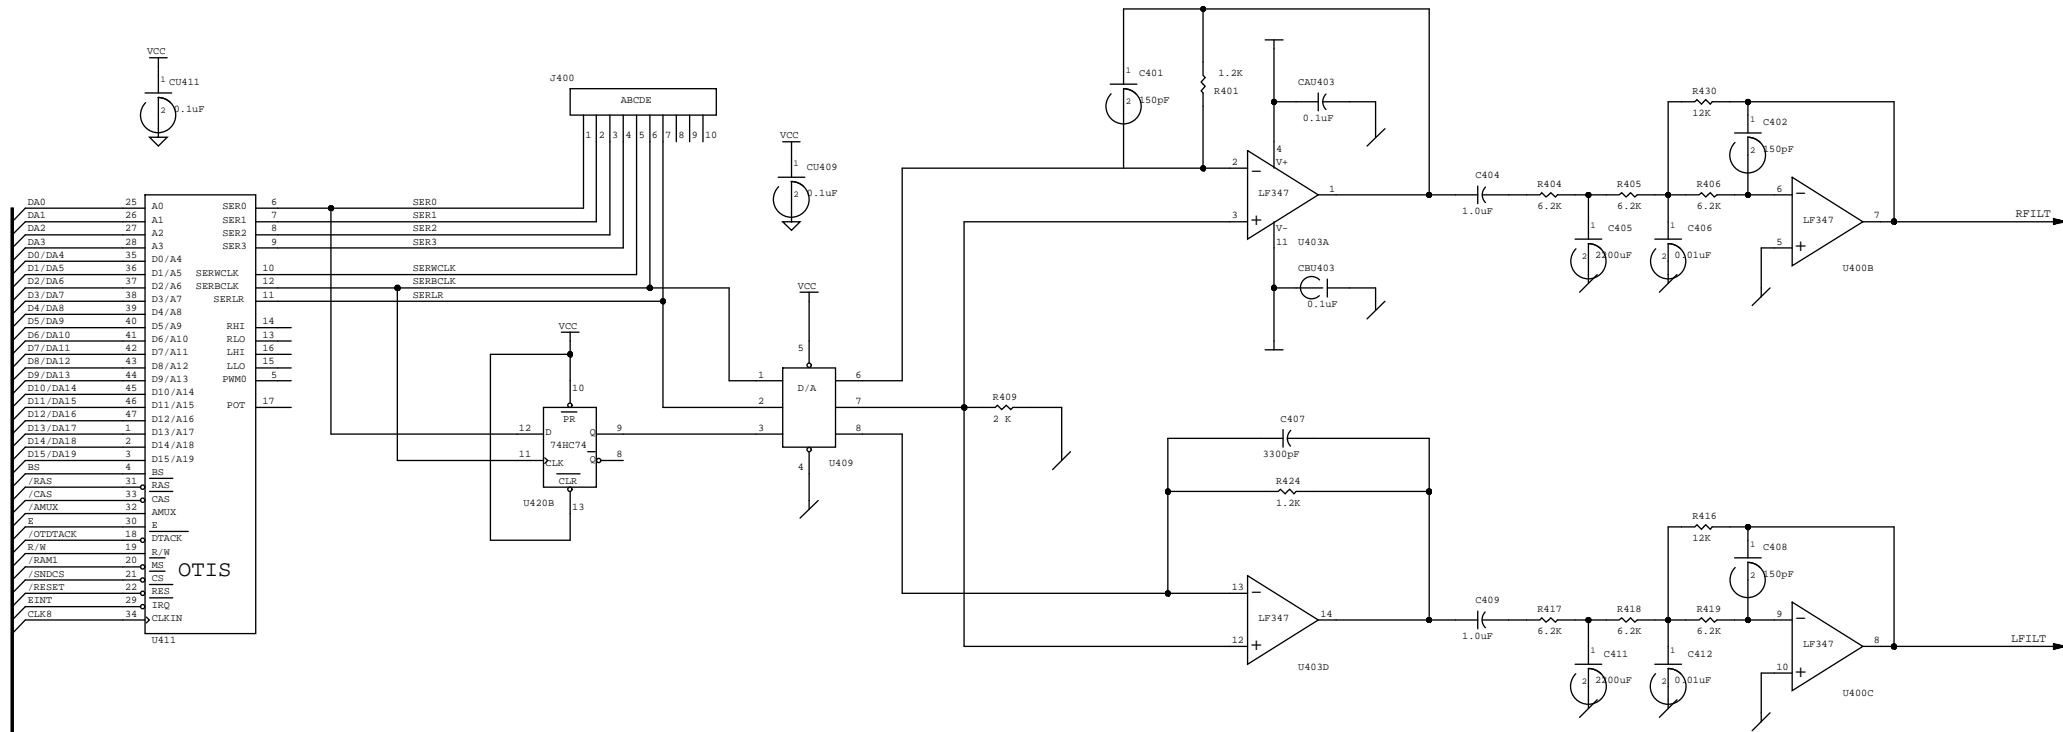

* WHERE DOES CARTRIDGE CONNECT TO?

ATARI CORPORATION			
1196 Borregas Ave Sunnyvale CA 94086			
TITLE: PANTHER			
SIZE: D	CODE:	NUMBER:	REV: A
ENGINEER: TRACY HALL			
DATE: APR 23, 1991	SHEET: 1 OF 5		

- C102 0.1uF BYPASS
- C103 0.2uF BYPASS
- C104 0.1uF BYPASS
- C105 0.1uF BYPASS
- C106 0.1uF BYPASS
- C107 0.1uF BYPASS
- C108 0.1uF BYPASS
- C109 0.1uF BYPASS
- C110 0.1uF BYPASS
- C111 0.1uF BYPASS
- C112 0.1uF BYPASS