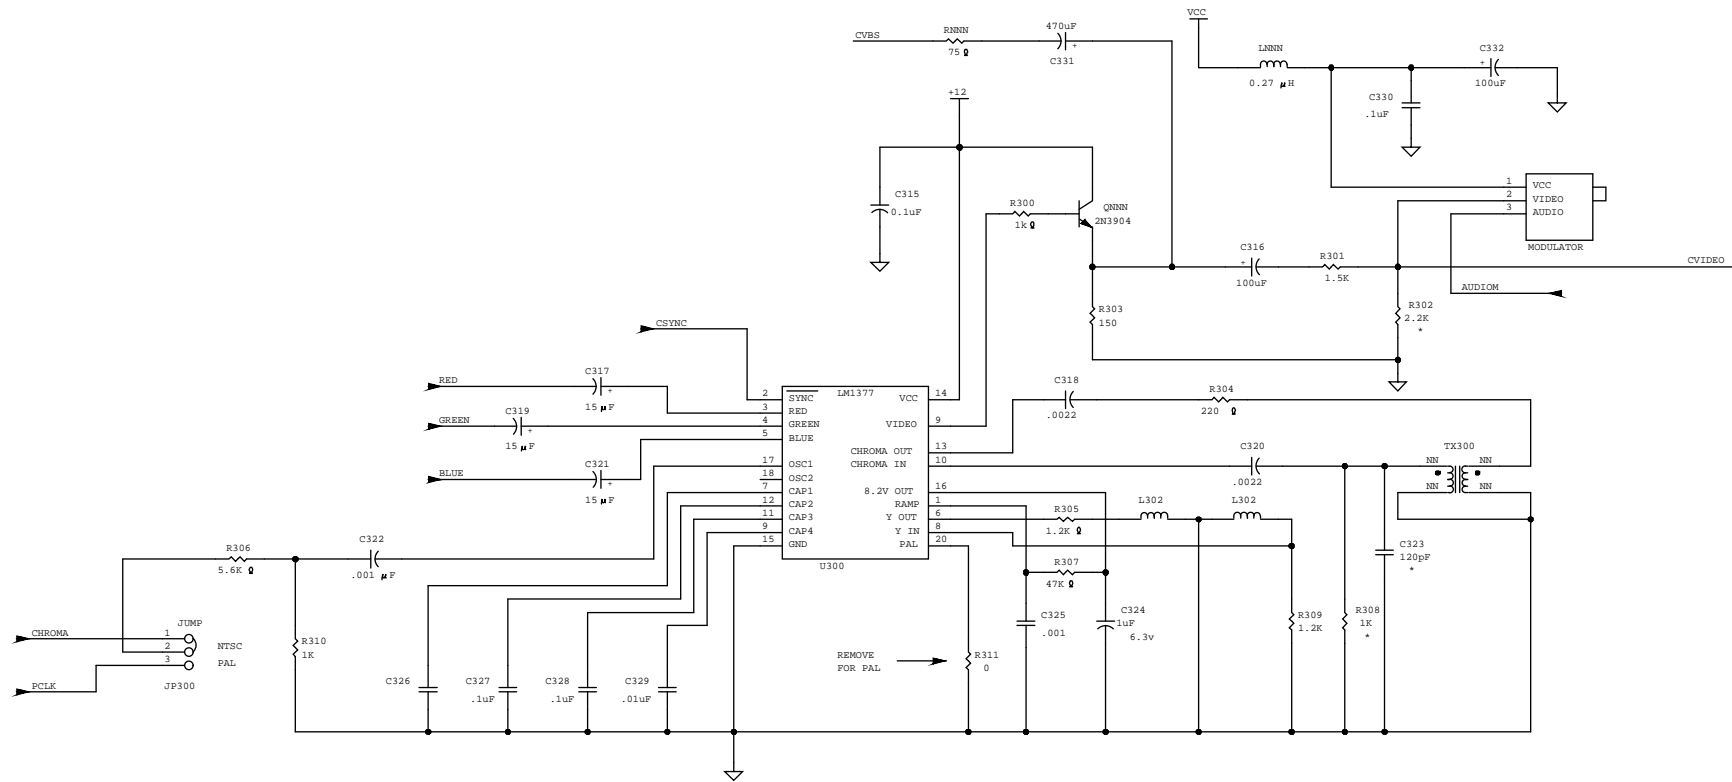

* WHERE DOES CARTRIDGE CONNECT TO?

ATARI CORPORATION			
1196 Borregas Ave Sunnyvale CA 94086			
TITLE: PANTHER			
SIZE: D	CODE:	NUMBER:	REV: A
ENGINEER: TRACY HALL			
DATE: APR 23, 1991	SHEET: 1 OF 5		

- C102 0.1uF BYPASS
- C103 0.2uF BYPASS
- C104 0.1uF BYPASS
- C105 0.1uF BYPASS
- C106 0.1uF BYPASS
- C107 0.1uF BYPASS
- C108 0.1uF BYPASS
- C109 0.1uF BYPASS
- C110 0.1uF BYPASS
- C111 0.1uF BYPASS
- C112 0.1uF BYPASS