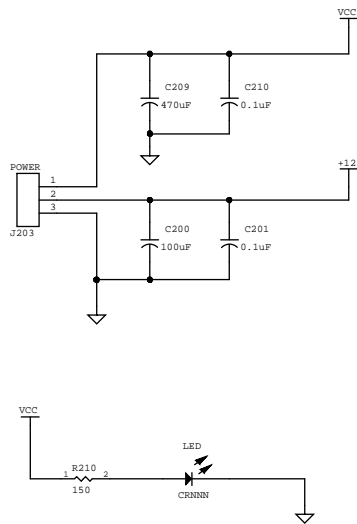

* WHERE DOES CARTRIDGE CONNECT TO?

ATARI CORPORATION			
1196 Borregas Ave Sunnyvale CA 94086			
TITLE: PANTHER			
SIZE: D	CODE:	NUMBER:	REV: A
ENGINEER: TRACY HALL			
DATE: APR 23, 1991	SHEET: 1 OF 5		

- C102 0.1uF BYPASS
- C103 0.2uF BYPASS
- C104 0.1uF BYPASS
- C105 0.1uF BYPASS
- C106 0.1uF BYPASS
- C107 0.1uF BYPASS
- C108 0.1uF BYPASS
- C109 0.1uF BYPASS
- C110 0.1uF BYPASS
- C111 0.1uF BYPASS
- C112 0.1uF BYPASS