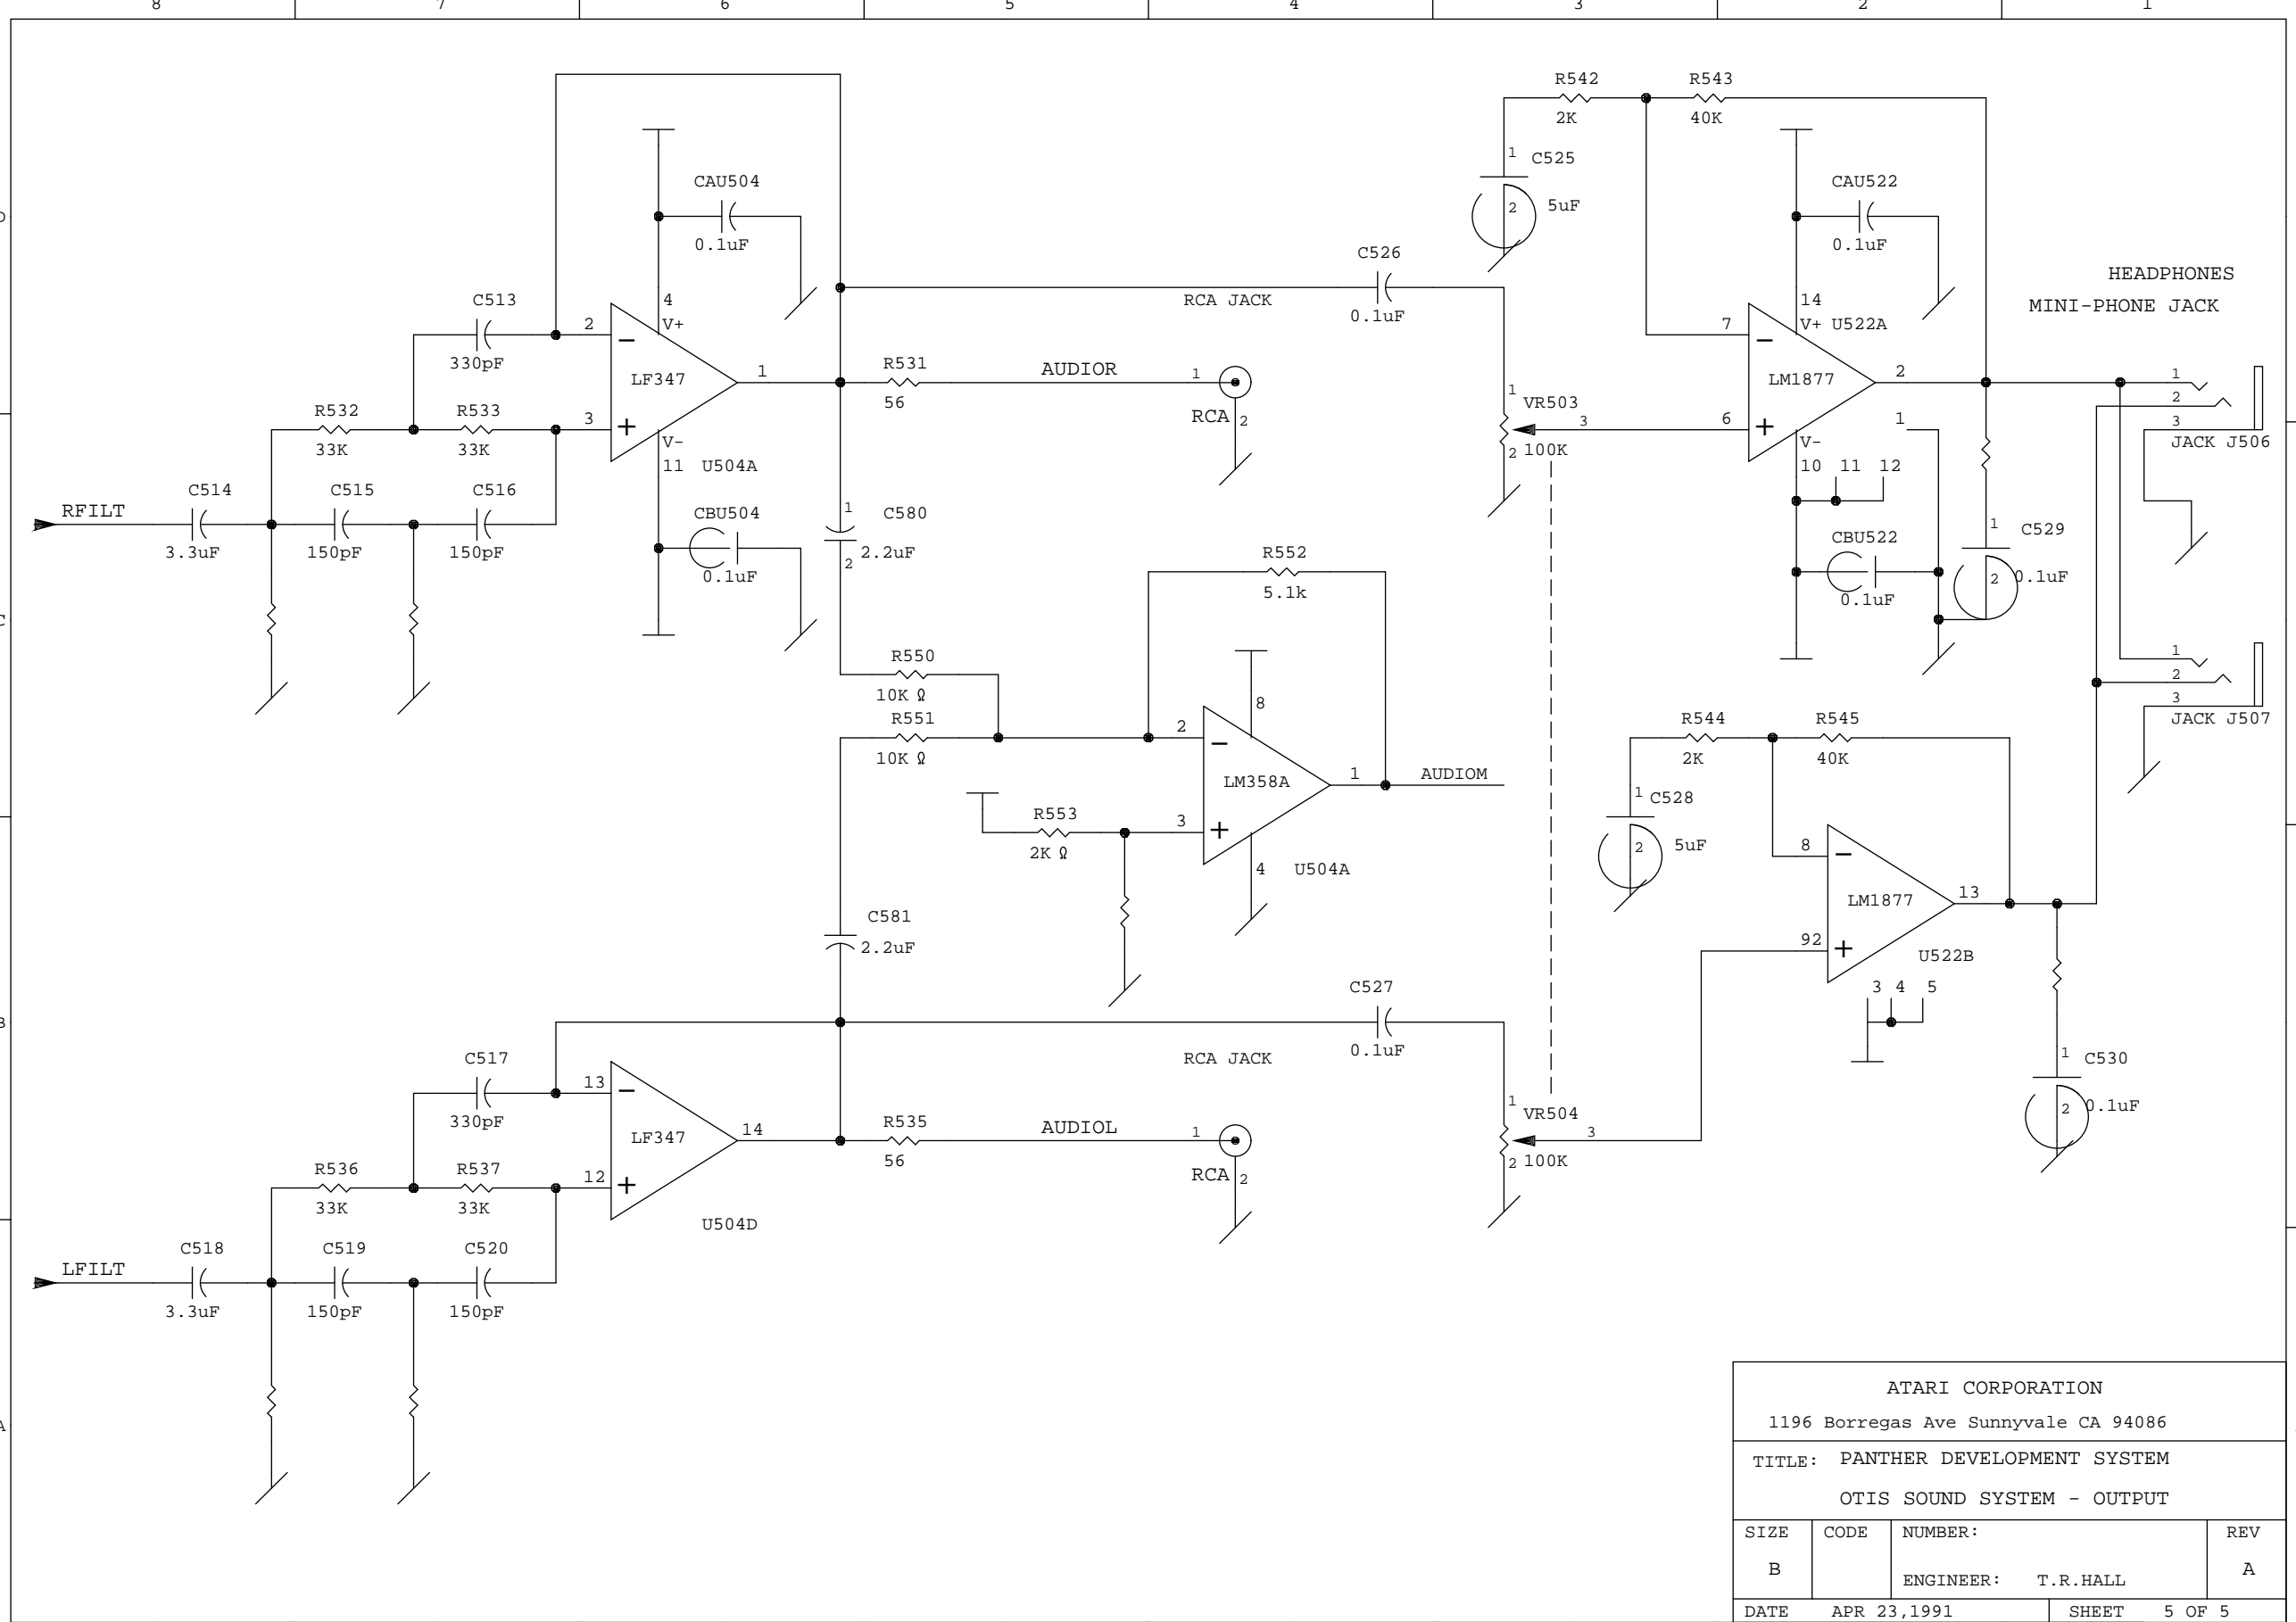

* WHERE DOES CARTRIDGE CONNECT TO?

ATARI CORPORATION			
1196 Borregas Ave Sunnyvale CA 94086			
TITLE: PANTHER			
SIZE: D	CODE:	NUMBER:	REV: A
ENGINEER: TRACY HALL			
DATE: APR 23, 1991	SHEET: 1 OF 5		

- C102 0.1uF BYPASS
- C103 0.2uF BYPASS
- C104 0.1uF BYPASS
- C105 0.1uF BYPASS
- C106 0.1uF BYPASS
- C107 0.1uF BYPASS
- C108 0.1uF BYPASS
- C109 0.1uF BYPASS
- C110 0.1uF BYPASS
- C111 0.1uF BYPASS
- C112 0.1uF BYPASS