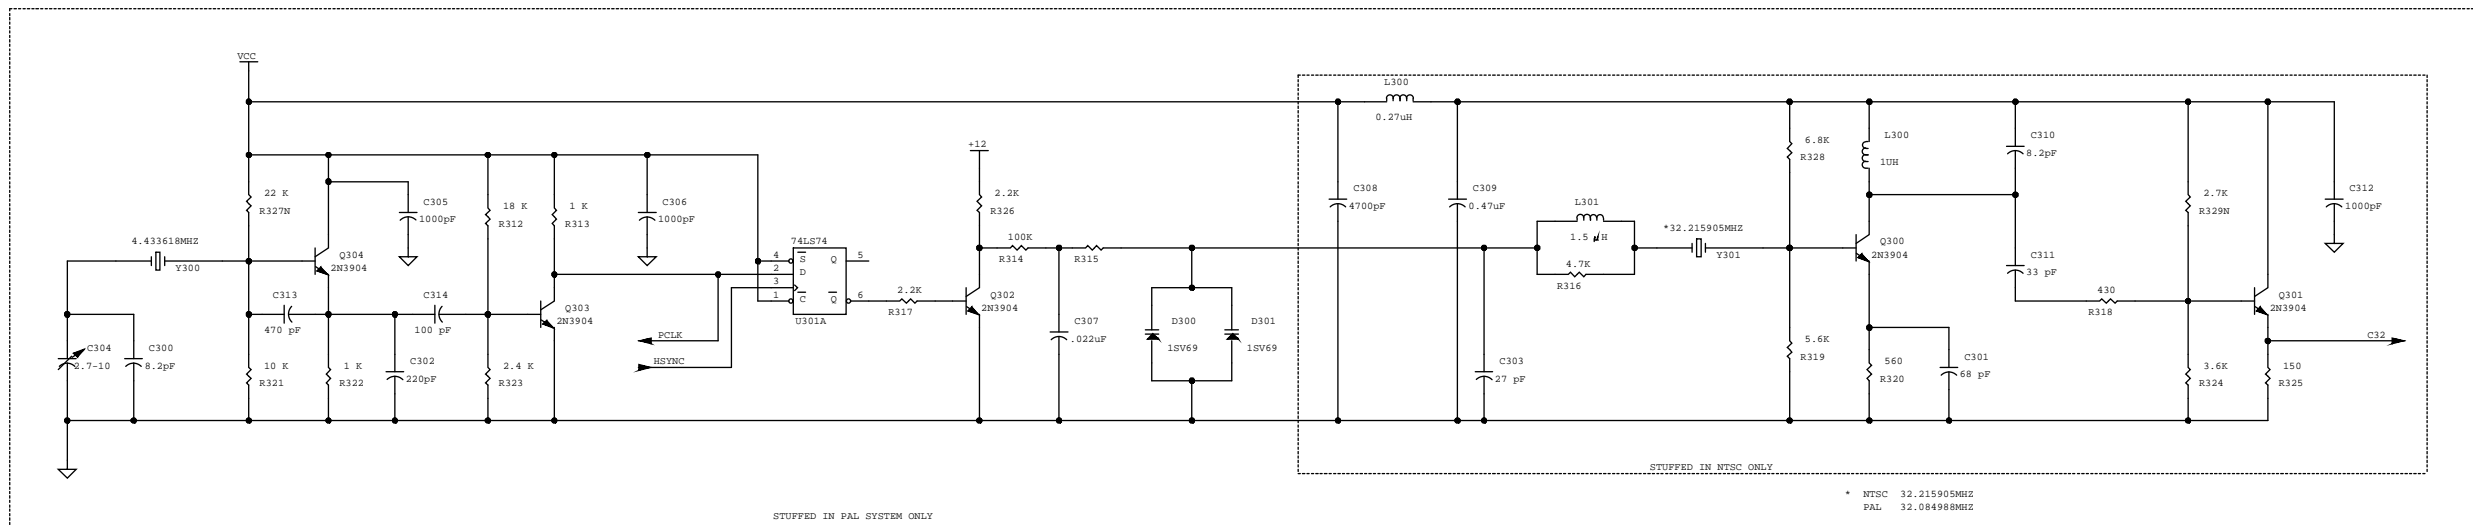

* WHERE DOES CARTRIDGE CONNECT TO?

ATARI CORPORATION			
1196 Borregas Ave Sunnyvale CA 94086			
TITLE: PANTHER			
SIZE: D	CODE:	NUMBER:	REV: A
ENGINEER: TRACY HALL			
DATE: APR 23, 1991	SHEET: 1 OF 5		

- C102 0.1uF BYPASS
- C103 0.2uF BYPASS
- C104 0.1uF BYPASS
- C105 0.1uF BYPASS
- C106 0.1uF BYPASS
- C107 0.1uF BYPASS
- C108 0.1uF BYPASS
- C109 0.1uF BYPASS
- C110 0.1uF BYPASS
- C111 0.1uF BYPASS
- C112 0.1uF BYPASS